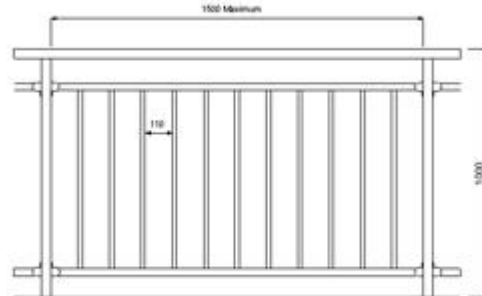

ALIGLASS

Aluminium & Glass
SOLUTIONS

Pacific