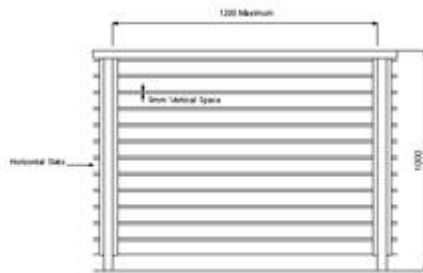

ALIGLASS

Aluminium & Glass
SOLUTIONS

Decor