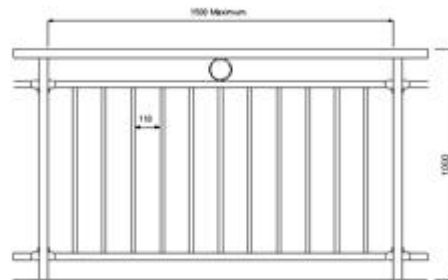

ALIGLASS

Aluminium & Glass
SOLUTIONS

Marine