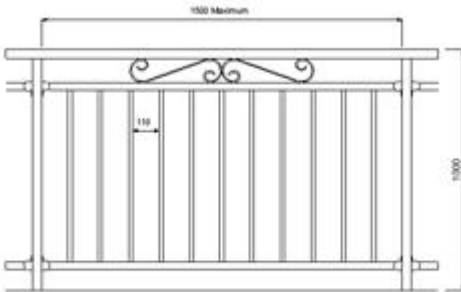

ALIGLASS

Aluminium & Glass
SOLUTIONS

Scroll