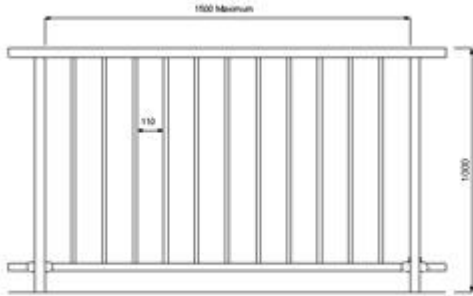

ALIGLASS

Aluminium & Glass
SOLUTIONS

Panorama