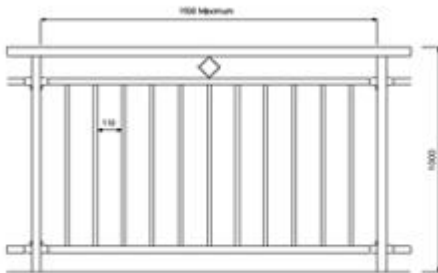

ALIGLASS

Aluminium & Glass
SOLUTIONS

Diamond